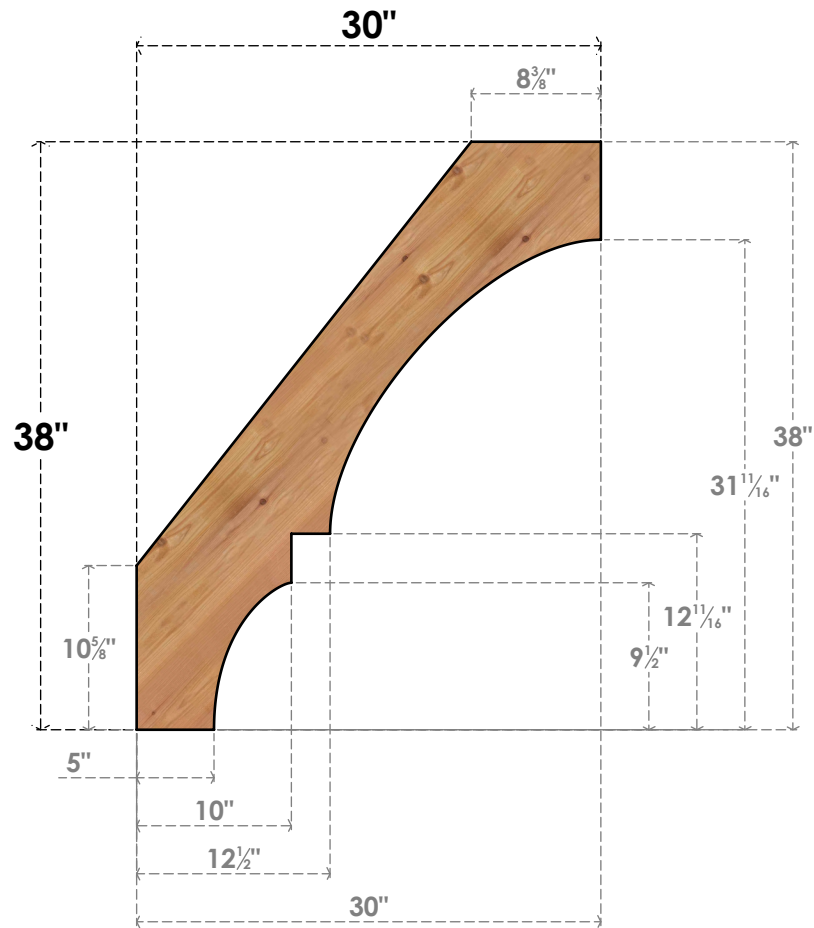

BRC06X30X38BOA00SWR

5 1/2"W X 30"D X 38"H BALBOA SMOOTH BRACE, WESTERN RED CEDAR

SIDE

FRONT

EKENA MILLWORK
 2300 WEST MAIN ST.
 CLARKSVILLE, TX 75426
 TOLL FREE: 866-607-0453
 WWW.EKENAMILLWORK.COM

NOTES

1. INSTALLATION TO BE COMPLETED IN ACCORDANCE WITH MANUFACTURER'S SPECIFICATIONS.
2. DRAWING MAY NOT BE TO SCALE
3. THIS DRAWING IS INTENDED FOR DESIGN AND PLANNING PURPOSES ONLY.
4. ALL INFORMATION CONTAINED HEREIN WAS CURRENT AT THE TIME OF DEVELOPMENT BUT MUST BE REVIEWED AND APPROVED BY THE PRODUCT MANUFACTURER TO BE CONSIDERED ACCURATE.
5. PRODUCTS ARE NOT KILN DRIED. THIS ITEM IS UNIQUE AND WILL CONTAIN THE NATURAL VARIATIONS THAT THE WOOD SPECIES OFFERS. THIS MAY RESULT IN VARIATIONS UP TO 1/4"