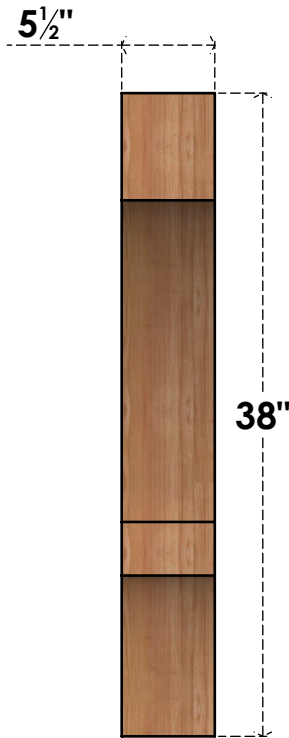

BRC06X30X38BOA00SWR

5 1/2"W X 30"D X 38"H BALBOA SMOOTH BRACE, WESTERN RED CEDAR

SIDE

FRONT

EKENA MILLWORK
 2300 WEST MAIN ST.
 CLARKSVILLE, TX 75426
 TOLL FREE: 866-607-0453
 WWW.EKENAMILLWORK.COM

NOTES

1. INSTALLATION TO BE COMPLETED IN ACCORDANCE WITH MANUFACTURER'S SPECIFICATIONS.
2. DRAWING MAY NOT BE TO SCALE
3. THIS DRAWING IS INTENDED FOR DESIGN AND PLANNING PURPOSES ONLY.
4. ALL INFORMATION CONTAINED HEREIN WAS CURRENT AT THE TIME OF DEVELOPMENT BUT MUST BE REVIEWED AND APPROVED BY THE PRODUCT MANUFACTURER TO BE CONSIDERED ACCURATE.
5. PRODUCTS ARE NOT KILN DRIED. THIS ITEM IS UNIQUE AND WILL CONTAIN THE NATURAL VARIATIONS THAT THE WOOD SPECIES OFFERS. THIS MAY RESULT IN VARIATIONS UP TO 1/4"